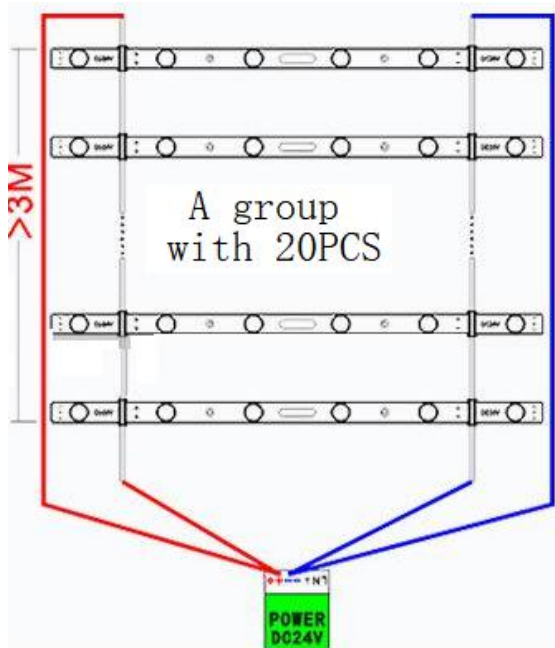

Non-waterproof 2835 LED Backlight Bar with Large Angle Lens GMBT1000-12W2835

◆ Product Advantages

- High color consistency .
- Use Al Heat-sink to ensure heat dissipation.
- Silicone potting, IP Level: IP20.
- 170°Beam Angle, High Efficiency, High Uniformity Lens
- **Shutter-type installation easy operation**
- Usually 20pcs in a group; but need two-terminal power supply

◆ Product features

- Input Voltage: DC12V/DC24V
- Efficiency: 100lm/ W
- Luminous: 1200lm/pc
- Lifetime: > 30000 hours

◆ Applications

- Best for 3.5-10 cm depth single-sided light box at airports, metros, banks, buildings and shopping malls, etc.

◆ **Parameters:**

| Part No. | Led Type | Color | LED No. | Signal | Working Voltage | Power | IC | SIZE |
|------------------|----------|------------|---------|--------|-----------------|-------|----|-----------|
| GMBT1000-12W2835 | 2835 | 2200-9000K | 12 | / | DC12V/DC24V | 12W | / | 1000*17MM |

◆ **Light distribution:**

◆ **Connection and installation:**

LED rigid bar+ LED power supply

➤ **Shutter-type installation easy operation**

◆ **Package information:**

The carton size: 1080*290*250;480 PCS/BOX.