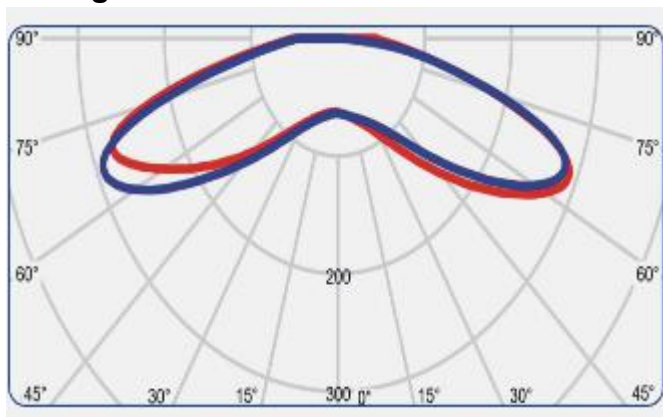

◆ **Light distribution:**

◆ **Connection and installation:**

LED rigid bar+ LED power supply