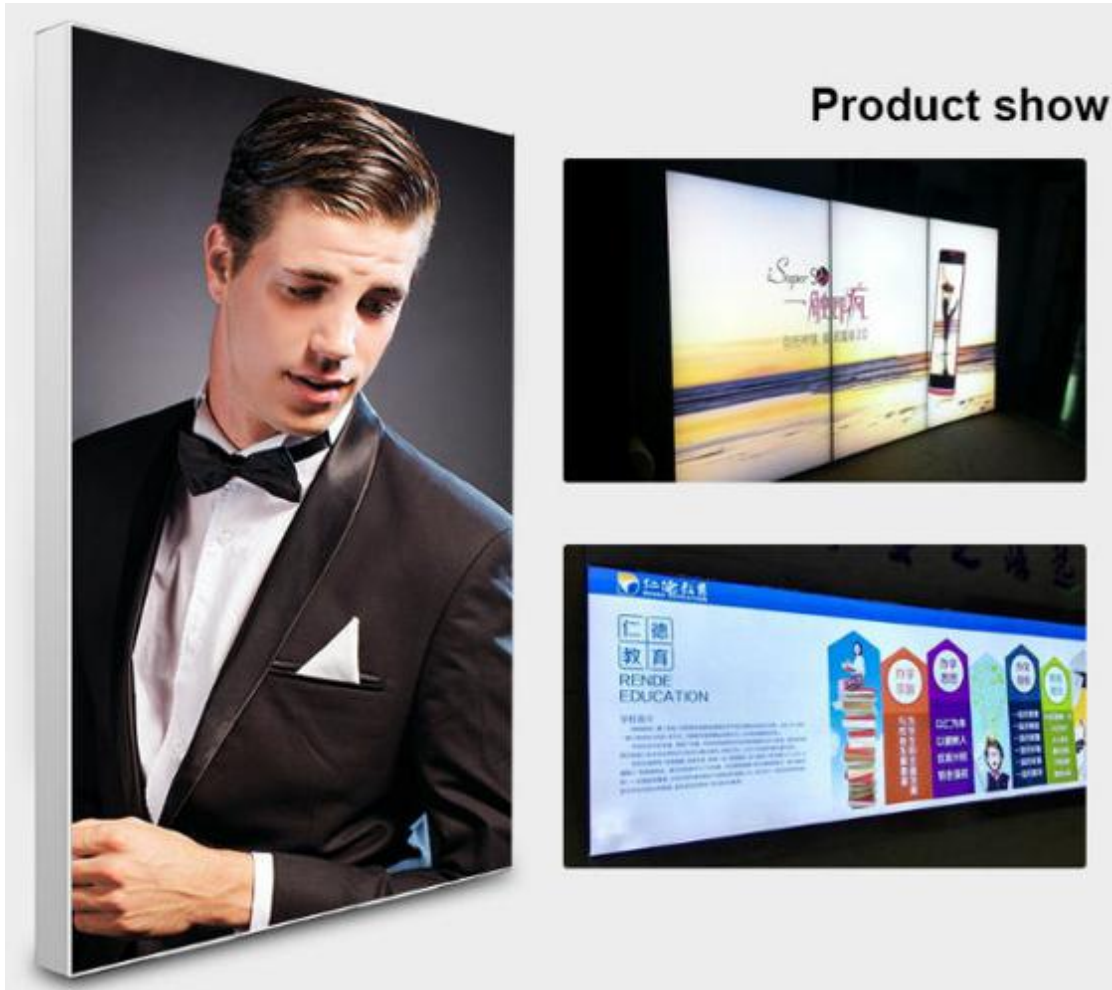

Non-waterproof 2835 LED Backlight Bar with Large Angle Lens GMBT1000-12W2835

◆ Product Advantages

- High color consistency .
- Use Al Heat-sink to ensure heat dissipation.
- Silicone potting, IP Level: IP20.
- 170°Beam Angle, High Efficiency, High Uniformity Lens
- **Shutter-type installation easy operation**
- Usually 20pcs in a group; but need two-terminal power supply

◆ Product features

- Input Voltage: DC12V/DC24V
- Efficiency: 100lm/ W
- Luminous: 1200lm/pc
- Lifetime: > 30000 hours

◆ Applications

- Best for 3.5-10 cm depth single-sided light box at airports, metros, banks, buildings and shopping malls, etc.

◆ **Light distribution:**

◆ **Connection and installation:**

LED rigid bar+ LED power supply

➤ **Shutter-type installation easy operation**

◆ **Package information:**

The carton size: 1080*290*250;480 PCS/BOX.